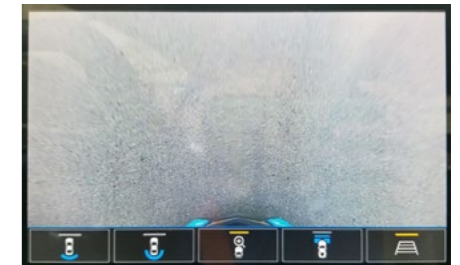

CURB VIEW CAMERA

Helps Protect Vehicles When Parking

OVERVIEW

Provides a view of the scene immediately ahead of the vehicle on the infotainment display to help drivers avoid nearby objects, such as curbs, poles and parked vehicles at low speeds.

HOW IT WORKS

- ◆ If equipped, the vehicle's camera system uses two digital forward-facing cameras (one camera on each side of the front fascia), in addition to a rear digital camera and digital video processing module. Together, they provide different views of the front and rear of the vehicle. Four views are shown in the centerstack:
 - Overhead view
 - Provides a top-down view of the scene immediately ahead of the front bumper
 - Curb view
 - Merges front cameras with overhead view to display area directly in front of the vehicle
 - Rear camera view
 - Displays rear view to assist with parking and tight maneuvers
 - Rear junction view
 - Wide-angle view from the rear camera
- ◆ Curb View Camera automatically displays in the infotainment system¹ when shifting from REVERSE to a forward gear at speeds slower than 7 miles per hour
- ◆ The driver can also press the Curb View button above the mode selector button at speeds slower than 7 miles per hour to see the Curb View Camera image

CUSTOMER BENEFITS

- Curb View Camera supplements direct vision and is helpful for parking and seeing curbs, blind spots, pavement markings, parked vehicles and the vehicle's surroundings
- Helps to enhance the driver's view to protect the fascia and air dam at low speeds while parking